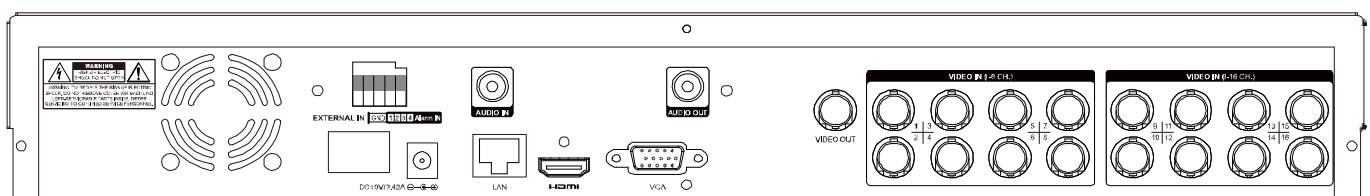

Tribrid Video Input

- ❖ Supports Analog HD / TVI / 960H video input.
- ❖ Up to 1080P recording

Push Status - Active Event Notification with EagleEyes App

- ❖ Push Status to send instant notifications for system events, such as video loss or HDD data removal.

▶ REAR PANEL

* EaZy Networking is a free P2P cloud service to connect AVTECH devices to the Internet automatically by plug-and-play, enabling you to check the live view via your mobile device or laptop at anytime (in 64 kbps).