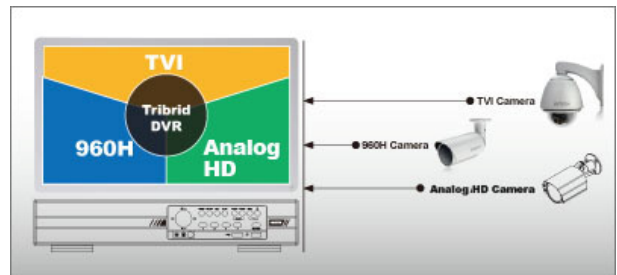

Tribrid Video Input

- ❖ Supports Analog HD / TVI / 960H video input.
- ❖ Up to 1080P recording

Push Status - Active Event Notification with EagleEyes App

- ❖ Push Status to send instant notifications for system events, such as video loss or HDD data removal.