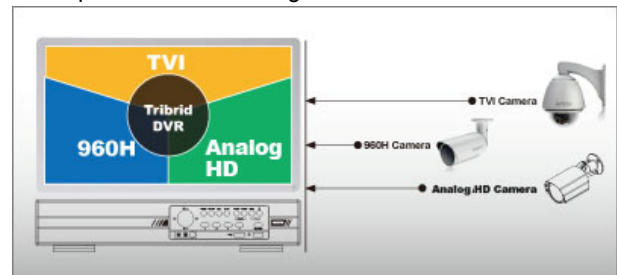

Tribrid Video Input

- ❖ Supports Analog HD / TVI / 960H video input.
- ❖ Up to 1080P recording

Push Status -

Active Event Notification with EagleEyes App

- ❖ Push Status to send instant notifications for system events, such as video loss or HDD data removal.