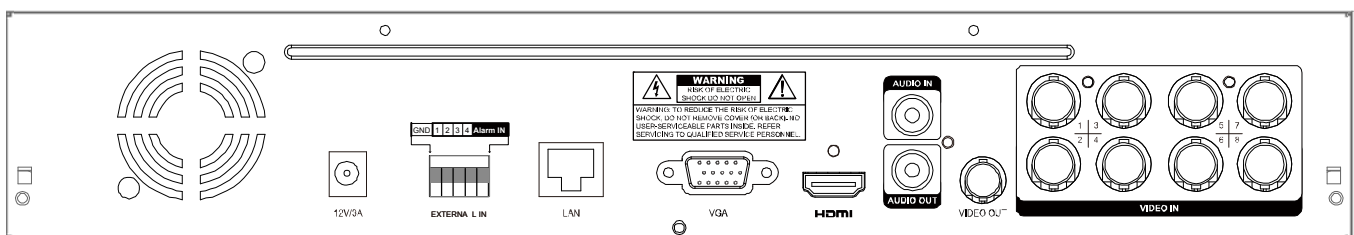

▶ REAR PANEL

* EaZy Networking is a free P2P cloud service to connect AVTECH devices to the Internet automatically by plug-and-play, enabling you to check the live view via your mobile device or laptop at anytime (in 64 kbps).