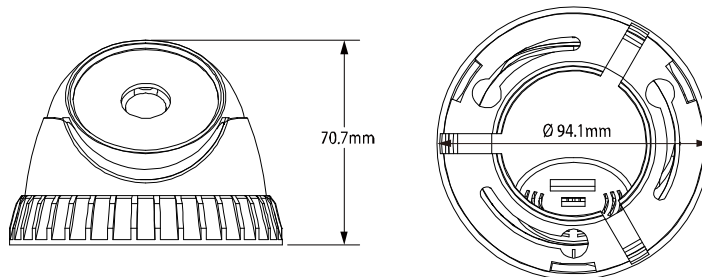

DG103A

HD CCTV 1080P IR Dome Camera

● FEATURES

- (1) 1/2.7" CMOS Sensor
- (2) 1080P video output
- (3) Low light sensitivity of 0.1 Lux / F1.8, 0Lux (IR LED ON)
- (4) Day and night 24-hour surveillance with IR effective distance up to 20 meters

● DIMENSIONS*

*Dimensional Tolerance: ± 5mm

● SPECIFICATIONS*

MODEL	DG103A
Pick-up Element	1/ 2.7" CMOS image sensor
Number of Pixels	1930(H) x 1088(V)
Video Frame Rate	1080P@30fps / 1080P@25fps
Min. Illumination	0.1 Lux / F1.8, 0 Lux (IR LED ON)
S/N Ratio	More than 48dB (AGC OFF)
Shutter Speed	1/30 (1/25) sec ~ 1/720000 (1/600000) sec
Lens	f3.6mm / F1.8
Lens Angle	96° (Horizontal) / 50° (Vertical) / 116° (Diagonal)
IR LED	21 units
IR Effective Distance	Up to 20 meters
IR Shift	YES
Day & Night Mode	YES
IRIS Mode	AES
White Balance	AUTO / USER / PUSH / 8000K / 6000K / 4200K / 3200K
AGC	Auto
Sharpness	YES
Flickerless	50HZ / 60HZ / OFF
BLC	YES
Operating Temperature	0°C ~ 40°C
Video Output	1.0 Vp-p composite, 75Ω
Power Source (±10%)	DC12V / 0.5A
Current Consumption (±10%)	200mA