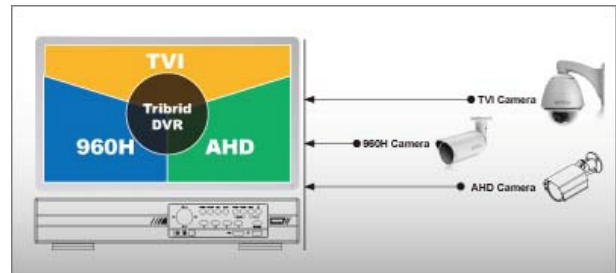

AVZ215

TRIBRID 16CH HD CCTV DVR

FEATURES

Free P2P Cloud EaZy Networking*

- ❖ Cloud EaZy Networking available to connect this device to Internet automatically in three steps with our free mobile app, EagleEyes.
- ❖ The “Buddy” feature to share the device access permission to other people.
- ❖ Device login / out notifications reported.

Tribrid Video Input

- ❖ Supports AHD / TVI / 960H video input.

Intelligent Video Analysis

- ❖ The Smart TVI DVR supports IVS (Intelligent Video System) to set a virtual detection line for people counting, virtual fence, and one-way pass. It's the advanced usage for motion detection to not only record but also summarize the detection data for further analysis.