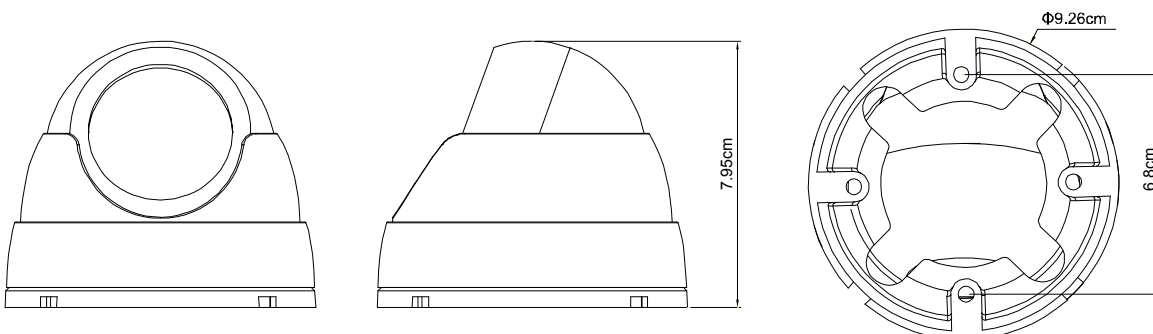

- **IR LED built-in** for night surveillance up to 15 meters
- **IP66** weather-proof case for protection against dust and water, suitable for both indoor & outdoor use
- **Remote Surveillance**
Fully compatible with **iOS** and **Android** devices, and **Internet Explorer** on Windows operating system

DIMENSIONS

Dimensional tolerance: $\pm 5\text{mm}$

○ SPECIFICATIONS

■ Network	
LAN Port	YES
LAN Speed	10/100 Based-T Ethernet
Supported Protocols	DDNS, PPPoE, DHCP, NTP, SNTP, TCP/IP, ICMP, SMTP, FTP, HTTP, RTP, RTSP, RTCP, IPv4, Bonjour, UPnP, DNS, UDP, IGMP, QoS
ONVIF Compatible	YES (Profile S)
Number of Online Users	10
Security	(1) Multiple user access levels with password (2) IP address filtering (3) Digest authentication
Remote Access	(1) Internet Explorer on Windows operating system (2) 16CH Video Viewer on Windows & MAC operating system (3) EagleEyes on iPhone, iPad & Android mobile devices
■ Video	
Network Compression	H.264 / MPEG4 / MJPEG
Video Resolution	1280 x 1024 / 1280 x 720 / 640 x 480 / 320 x 240
Frame Rate	30fps
Multiple Video Streaming	4 (H.264, MJPEG, MPEG4)
■ General	
Image Sensor	1/4" SONY CMOS image sensor
Min Illumination	1 Lux / F1.5, 0 Lux (LED ON)
Shutter Speed	1/2 to 1/10,000 sec
S/N Ratio	More than 48dB (AGC off)
Lens	f3.8mm / F1.5
Viewing Angle	62.7° (Horizontal) / 53.7° (Vertical) / 34.1° (Diagonal)
IR LED	1 Unit
IR Effective Distance	Up to 15 meters
IR Shift	YES
Smart Light Control	YES
White Balance	ATW
AGC	Auto
IRIS Mode	AES
IP Rating	IP66
Operating Temperature	0°C~40°C
Power Source (±10%)	12V / 1A
■ Others	
Mobile Surveillance	iOS & Android mobile devices
Event Notification	FTP / Email / SMS
3-Axis	YES
Digital Pan / Tilt / Zoom	YES
Motion Detection	YES
RTC (real-time clock)	YES
Minimum Web Browsing Requirements	<ul style="list-style-type: none"> • Intel core i3 or higher, or equivalent AMD • 2GB RAM • AGP graphics card, Direct Draw, 32MB RAM • Windows 7, Vista & XP, DirectX 9.0 or later • Internet Explorer 7.x or later