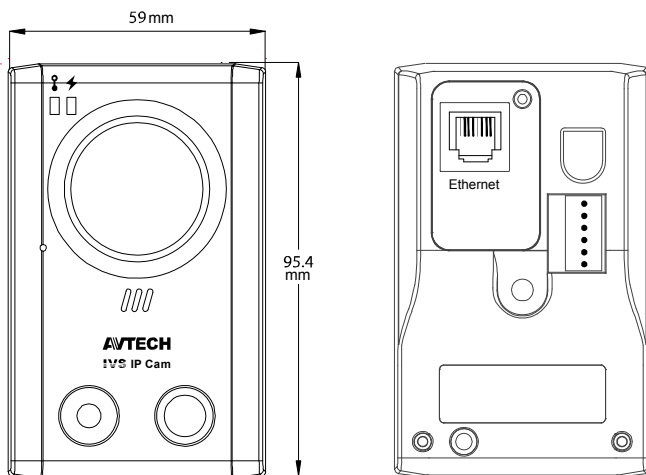

Dimensions

SPECIFICATIONS

■ Network	
Network Compression	H.264 / MPEG4 / MJPEG
Multiple Video Streaming (Encode Modes, IPS, Resolution)	3 (H.264, MJPEG, MPEG4)
LAN Port	YES
LAN Speed	10/100 Based-T Ethernet
Supported Protocols	DDNS, PPPoE, DHCP, NTP, SNTP, TCP/IP, ICMP, SMTP, FTP, HTTP, RTP, RTSP, UPnP
Frame Rate	NTSC:30, PAL:25
Number of Online Users	10
Security	Multiple user access levels with password
Web Access	Internet Explorer on Windows operating system
■ Camera	
Image Sensor	1/3" Live MOS image sensor
Video Resolution	SXGA, SXVGA, 720P, VGA, QVGA
Min Illumination	0.1 Lux / F1.5, 0 Lux (LED ON)
Shutter Speed	1 / 60 (1/50) to 1 / 100,000 sec.
S/N Ratio	More than 48dB (AGC off)
Lens	f3.8mm / F1.5
Viewing Angle	80.4° (Diagonal)
White LED	YES (1W, 10 meters)
White Balance	ATW
AGC	Auto
IRIS Mode	AES
PIR Sensor	Detection Range 76° wide angle with up to 6m long distance at 2m height (under 30°C)
Micro SD Card Slot	YES
External Alarm I/O	YES
Microphone	YES
Speaker	YES
Power Source (±10%)	5V / 2A
Operating Temperature	-0°C~40°C
■ Others	
Mobile Surveillance	iPad / iPhone / Android mobile device
Push Video	YES
Audio Detection	YES
RTC (real-time clock)	YES
Motion Detection	YES
Digital Pan / Tilt / Zoom	YES
Event Notification	FTP / Email / Push Video
Minimum Web Browsing Requirements	<ul style="list-style-type: none"> • Pentium 4 CPU 1.3 GHz or higher, or equivalent AMD • 256 MB RAM • AGP graphics card, Direct Draw, 32MB RAM • Windows 7, Vista & XP, DirectX 9.0 or later • Internet Explorer 7.x or later

* The specifications are subject to change without notice.

** Dimensional tolerance: (± 5mm)