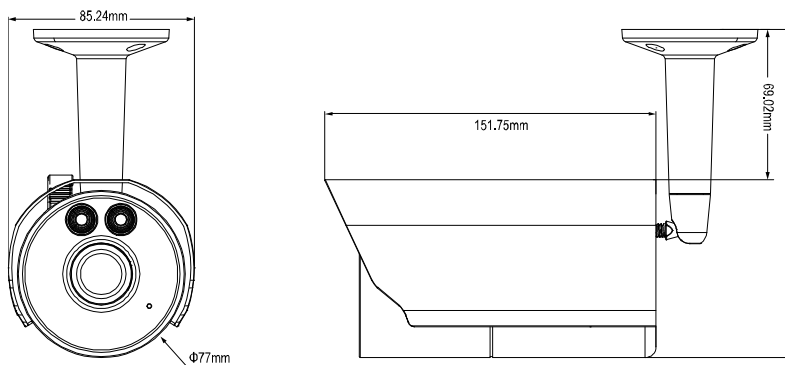

○ SPECIFICATIONS

| ■ Network | |
|----------------------------|--|
| LAN Port | YES |
| LAN Speed | 10/100 Based-T Ethernet |
| Supported Protocols | DDNS, PPPoE, DHCP, NTP, SNTP, TCP/IP, ICMP, SMTP, FTP, HTTP, RTP, RTSP, RTCP, IPv4, Bonjour, UPnP, DNS, UDP, IGMP, QoS, SNMP |
| ONVIF Compatible | YES (Profile S) |
| Number of Online Users | 10 |
| Security | (1) Multiple user access levels with password (2) IP address filtering (3) Digest authentication |
| Remote Access | (1) Internet Explorer on Windows operating system (2) 16CH Video Viewer on Windows & MAC operating system (3) EagleEyes on iPhone, iPad & Android mobile devices |
| ■ Video | |
| Video Compression | H.264 (Main Profile) / MJPEG |
| Resolution | 1080P to CIF |
| Frame Rate | 30/25 fps |
| Multiple Video Streaming | 4 (H.264, MJPEG) |
| ■ General | |
| Image Sensor | 1/ 2.8" SONY CMOS image sensor |
| Min Illumination | 0.1 Lux / F1.4(Wide)~F2.8(Tele), 0 Lux (LED ON) |
| Electronic Shutter | 1/10,000 ~ 1/7.5 (Slow shutter) |
| S/N Ratio | More than 48dB (AGC off) |
| Lens | f2.8 ~ 12mm / F1.4 ~ F2.8 |
| Viewing Angle | Wide: 97.4° (Horizontal) / 58.1° (Vertical) / 111.7° (Diagonal) Tele: 27.1° (Horizontal) / 15.2° (Vertical) / 31.1° (Diagonal) |
| IR LED | 2 Units |
| IR Effective Range** | Default: up to 25 meters ; IR Enhanced Mode: up to 35 meters |
| IR Shift | YES |
| Smart Light Control | YES |
| White Balance | ATW |
| AGC | Auto |
| IRIS Mode | AES |
| WDR | YES |
| MicroSD Card Slot | YES (up to 64GB) |
| Privacy Mask | YES |
| IP Rating | IP66 |
| Operating Temperature | -20°C ~ 40°C |
| Power Source (±10%) | 12V / 1A |
| Current Consumption (±10%) | 700mA |
| Power Consumption (±10%) | 10.5W (PoE) ; 10.5W (PoN) ; 8.4W (DC Adapter) |

*The specifications are subject to change without notice

**Using IR enhanced mode and slow shutter speed, the distance can be extended even longer.

○ DIMENSIONS (mm)

*Dimensional tolerance: $\pm 5\text{mm}$